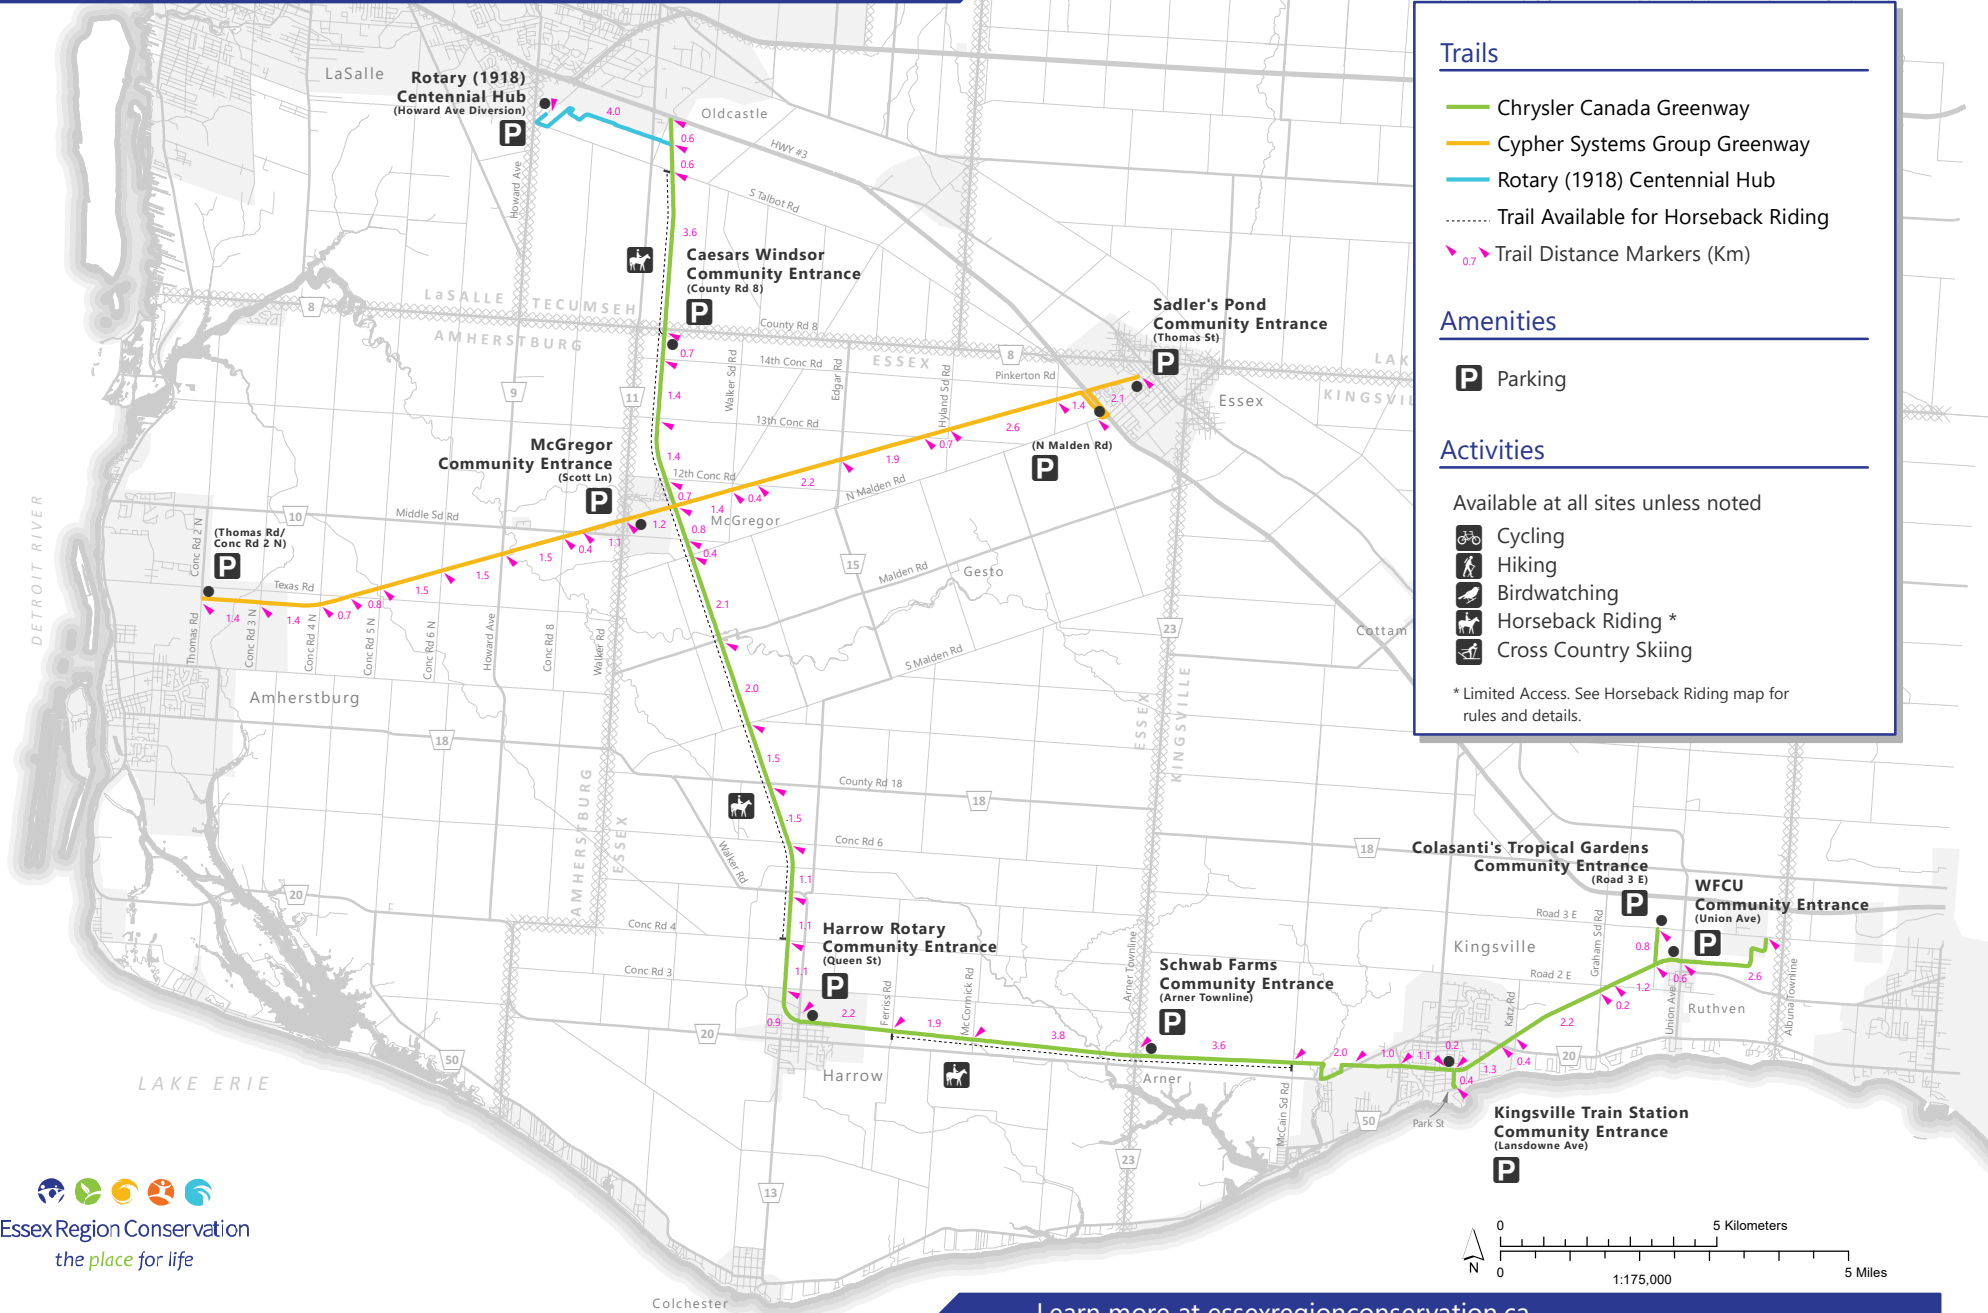

Essex Region Conservation Greenways Trail Map

Trails

- Chrysler Canada Greenway
- Cypher Systems Group Greenway
- Rotary (1918) Centennial Hub
- Trail Available for Horseback Riding
- 0.7 Trail Distance Markers (Km)

Amenities

- P Parking

Activities

Available at all sites unless noted

- Cycling
- Hiking
- Birdwatching
- Horseback Riding *
- Cross Country Skiing

* Limited Access. See Horseback Riding map for rules and details.